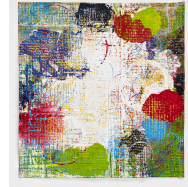

# ANNE SHERWOOD PUNDYK: BEAUTY OUT OF BOUNDS

Solo Exhibition March 23 - May 5, 2024

East End Arts Galleries

[133 E. Main St. & 11 W. Main St., Riverhead, NY 11901]

[Webpage | gallery@eastendarts.org](http://www.gallery@eastendarts.org)

- 
- 1 Aperol Spritz  
2022  
Acrylic, Latex, Colored Pencil on Cropped and Stitched Unstretched Canvas  
50 x 47 in. [127 x 119.38 cm]

- 
- 2 Red, Blue, and Uccello  
2022  
Acrylic, Latex, Colored Pencil on Cropped and Stitched Unstretched Canvas  
64.5 x 62 in. [163.83 x 157.48 cm]